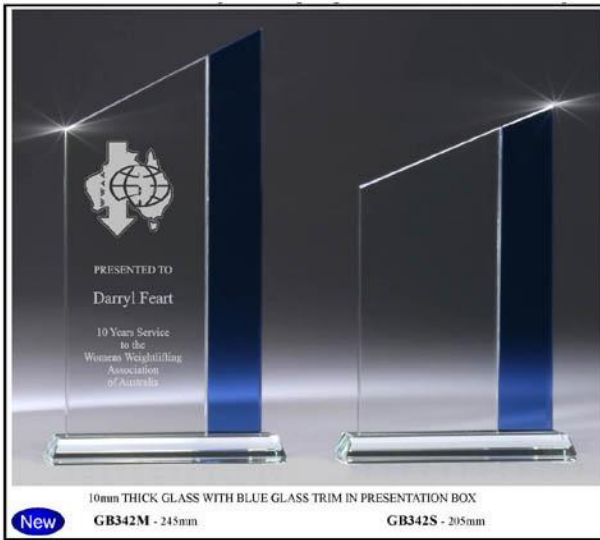

DIGITAL PRINT

LASER ENGRAVED

MIRROR EDGE GLASS 15

34 GLASS

CORPORATE

COLLECTION

Clear Shield

3 SIZES