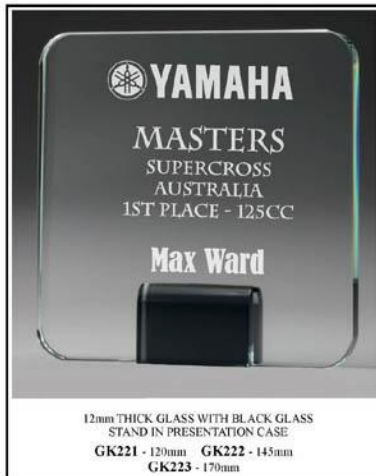

DIGITAL PRINT

LASER ENGRAVED

MIRROR EDGE GLASS 15

34 GLASS

CORPORATE

COLLECTION

Clear Shield

3 SIZES