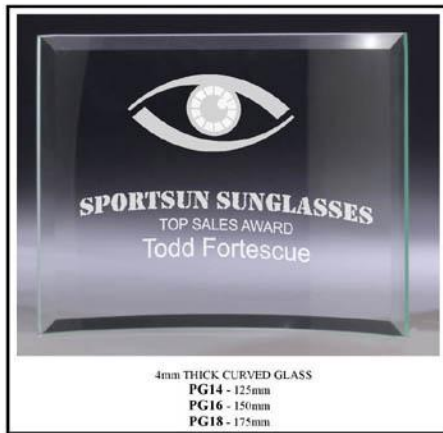

4mm THICK JADE GLASS WITH CHROME STAND
DY51 - 150mm
DY52 - 175mm
DY53 - 225mm

4mm THICK GLASS WITH CHROME STAND AND FOIL STARS
DY21 - 125mm
DY22 - 150mm
DY23 - 175mm

4mm THICK BLUE GLASS WITH CHROME STAND
DY51B - 150mm
DY52B - 175mm
DY53B - 225mm