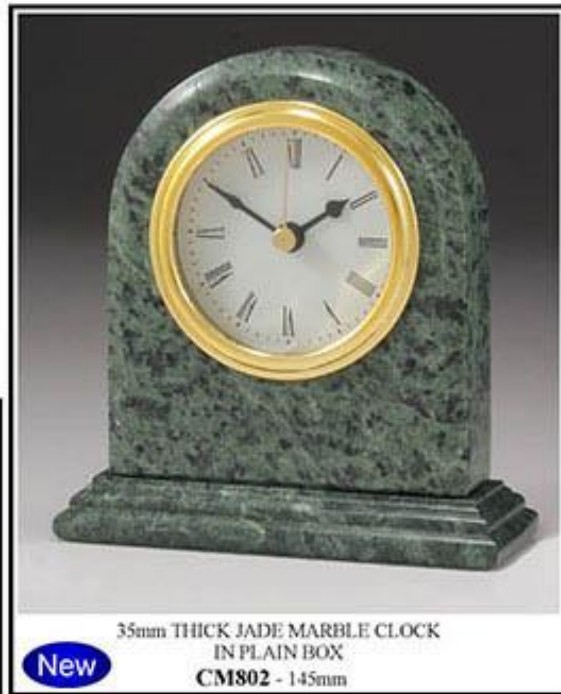

25mm THICK CRYSTAL CLOCK
IN PRESENTATION CASE
CL431 - 110mm

30mm THICK CRYSTAL CLOCK
IN PRESENTATION CASE
CL3680 - 100mm

30mm THICK CRYSTAL CLOCK
IN PRESENTATION CASE
CL3657 - 115mm

16 CLOCKS

25mm THICK CRYSTAL CLOCK
IN PRESENTATION CASE
CL431 - 110mm

30mm THICK CRYSTAL CLOCK
IN PRESENTATION CASE
CL3680 - 100mm

30mm THICK CRYSTAL CLOCK
IN PRESENTATION CASE
CL3657 - 115mm