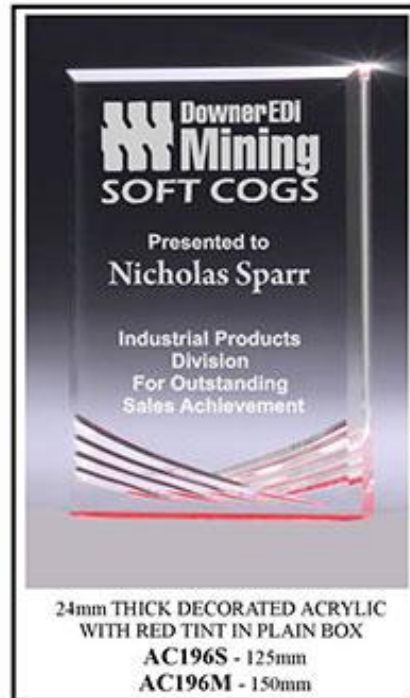

AC101L - 175mm

VENEERED TIMBER PLAQUE
WITH ACRYLIC
FRONT AND CHROME TRIM
PA6 - 200mm
PA8 - 250mm
PA11 - 325mm

New

17mm THICK ACRYLIC ON BASE
IN PLAIN BOX

AC342S - 180mm

AC342M - 205mm

4 ACRYLIC

ACRYLIC 5