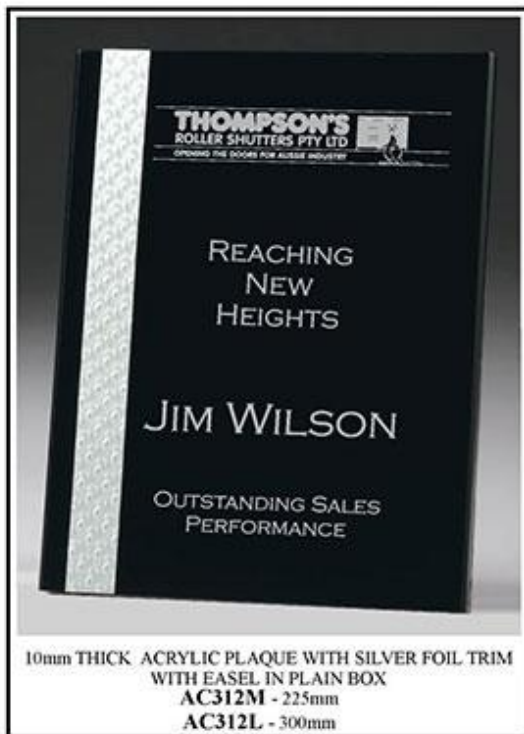

AC101L - 175mm

VENEERED TIMBER PLAQUE
WITH ACRYLIC
FRONT AND CHROME TRIM
PA6 - 200mm
PA8 - 250mm
PA11 - 325mm

New

17mm THICK ACRYLIC ON BASE
IN PLAIN BOX

AC342S - 180mm

AC342M - 205mm

4 ACRYLIC

ACRYLIC 5